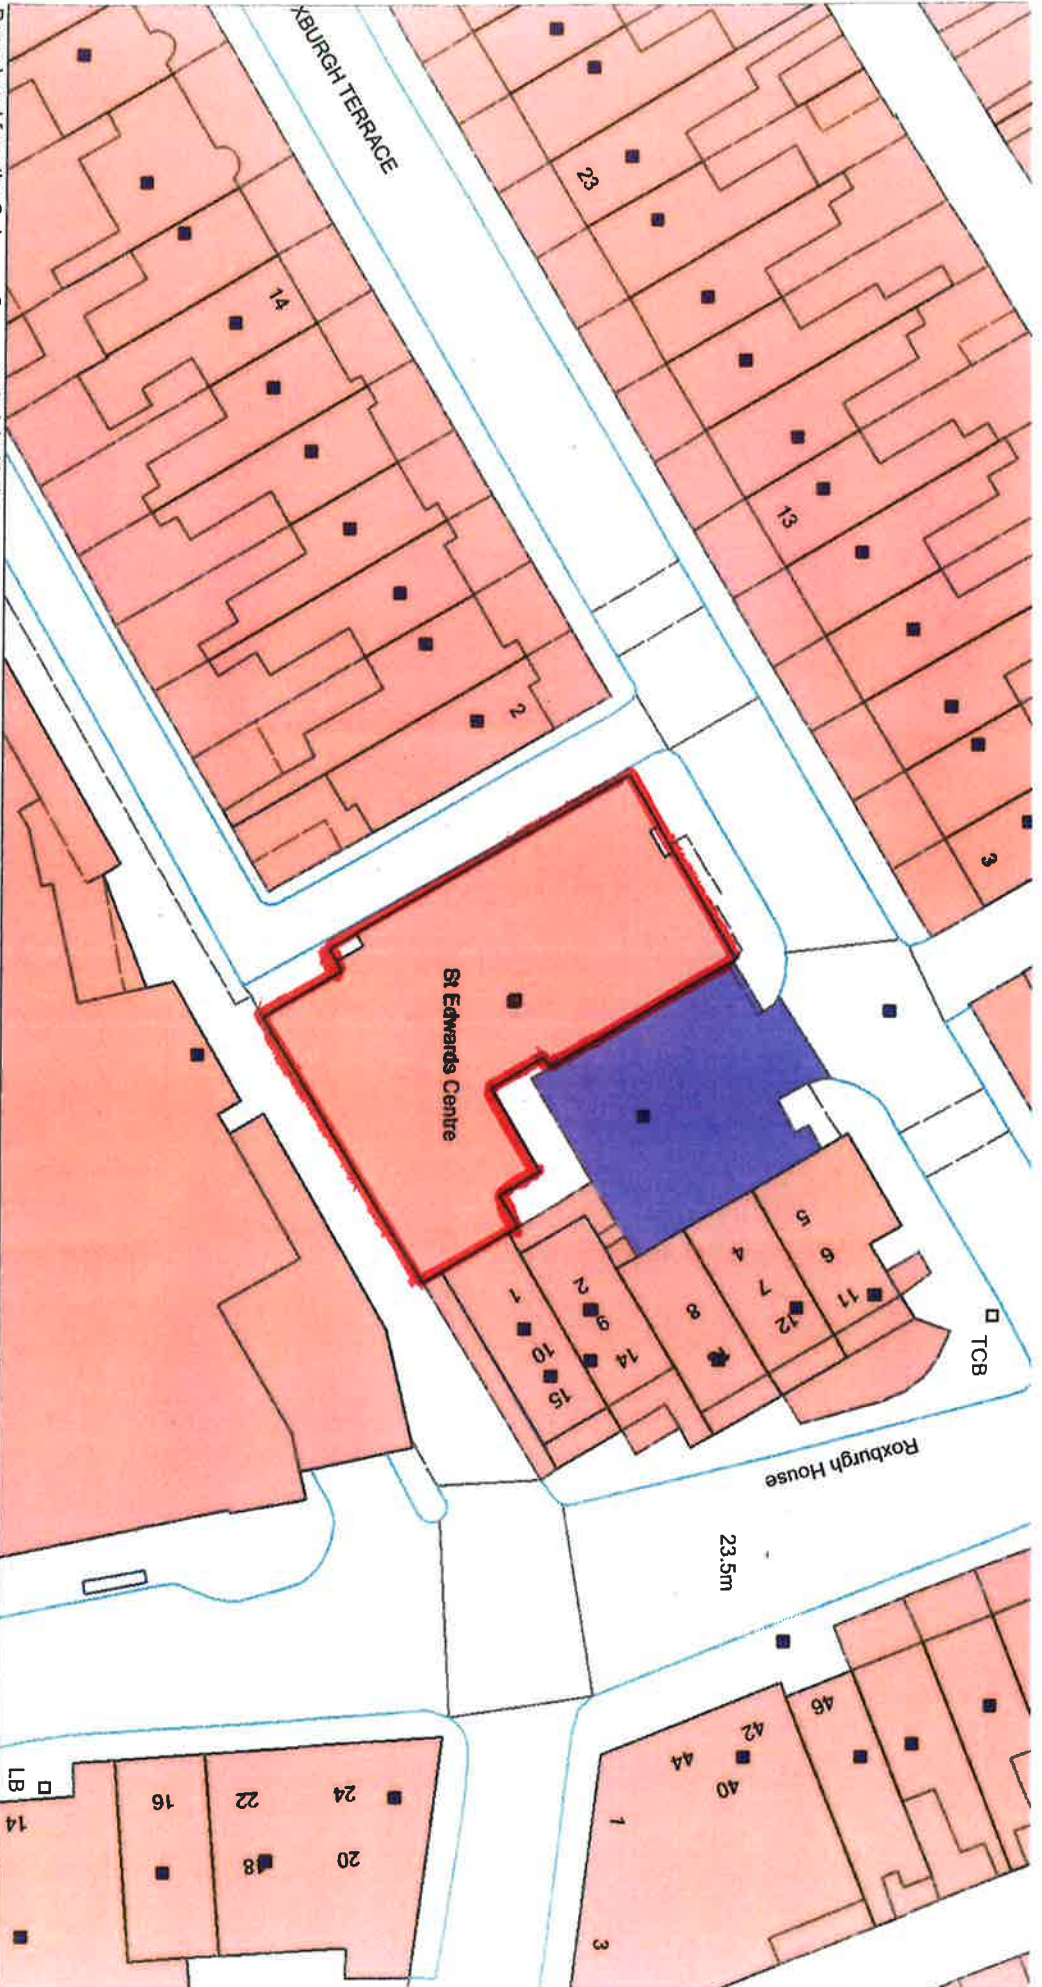

APPENDIX 3

St Edwards Centre

Roxburgh Terrace

North Tyneside Council

Reproduced from the Ordnance Survey material with the permission of Ordnance Survey on behalf of the Controller of Her Majesty's Stationary Office © Crown Copyright 2012. Unauthorised reproduction infringes Crown Copyright and may lead to prosecution or civil proceedings.
 North Tyneside Council © Crown Copyright and database right 2012.
 Ordnance Survey Licence Number 0100016801

Organisation	North Tyneside Council	Date	29 June 2021
Department	North Tyneside Council	SLA Number	100016801
Comments		Scale :	1:557