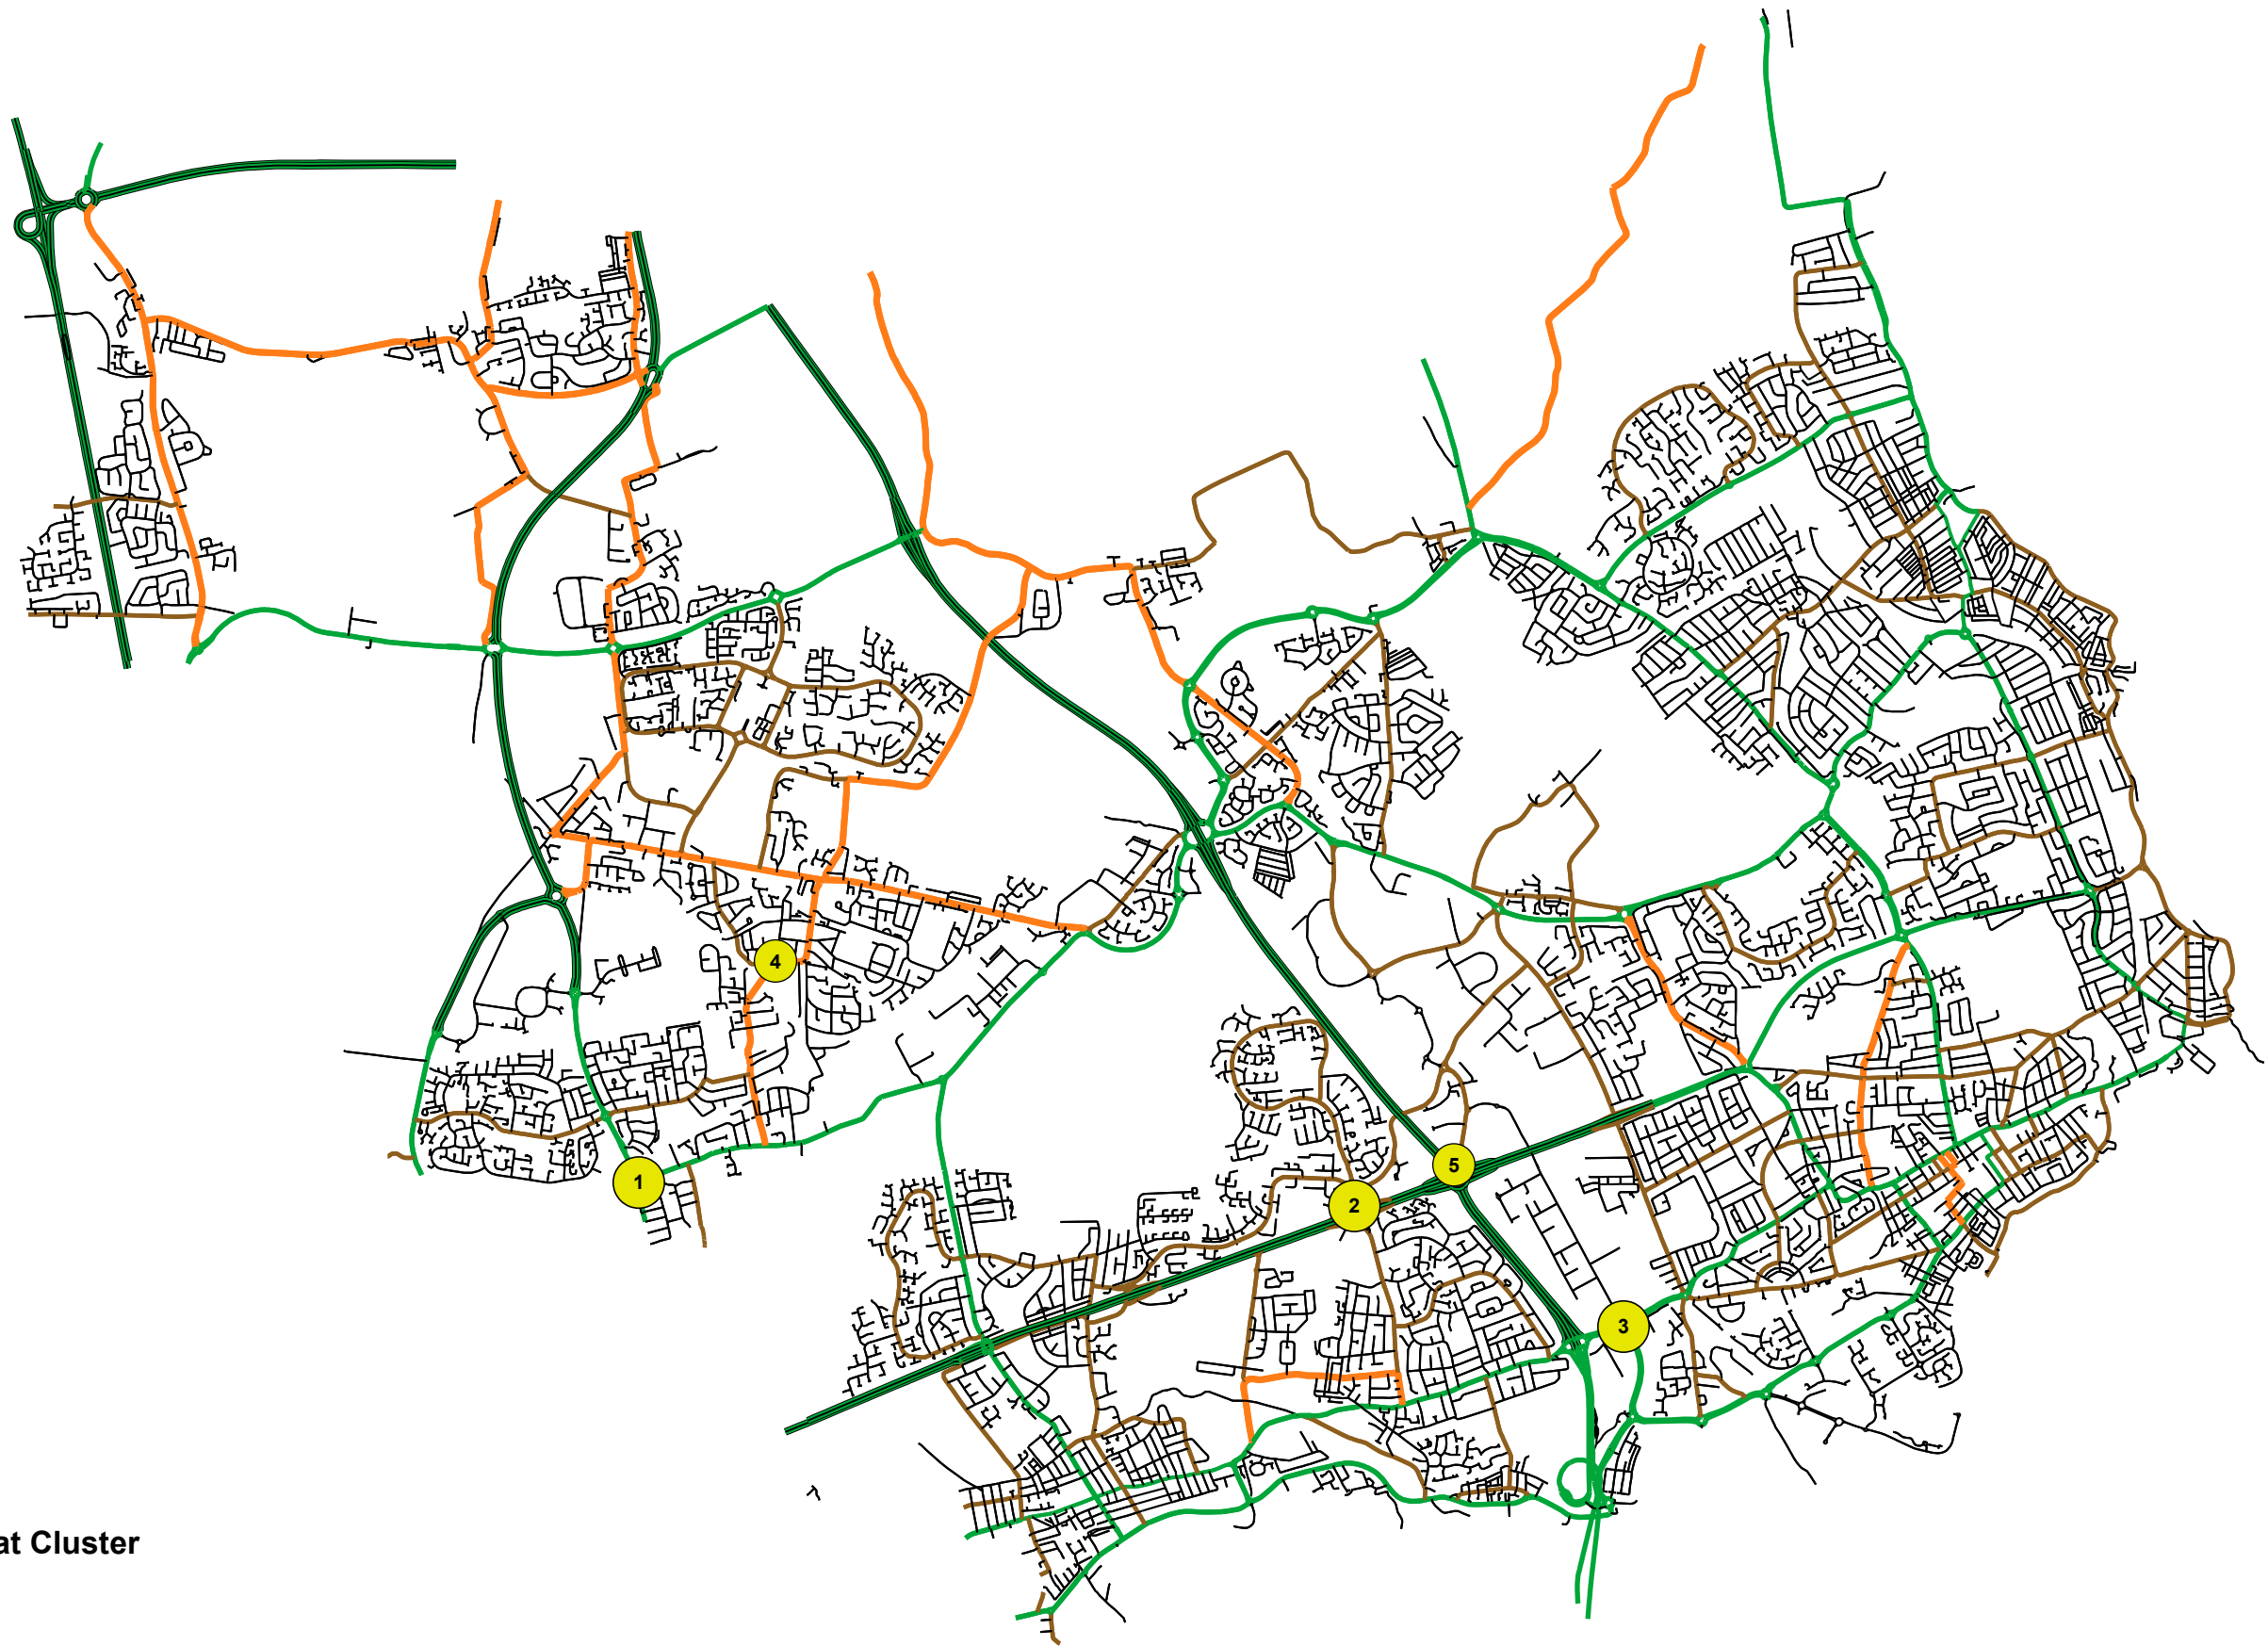

Collision Cluster Locations

June 2021

Collision Cluster Sites are for period 2018 to 2020. Clusters are ranked from 1 (more collisions) to 5 (less collisions)

Key

Total Collisions at Cluster

- 6
- 7

A Cluster Site is defined by more than 5 Collisions within a 50m radius