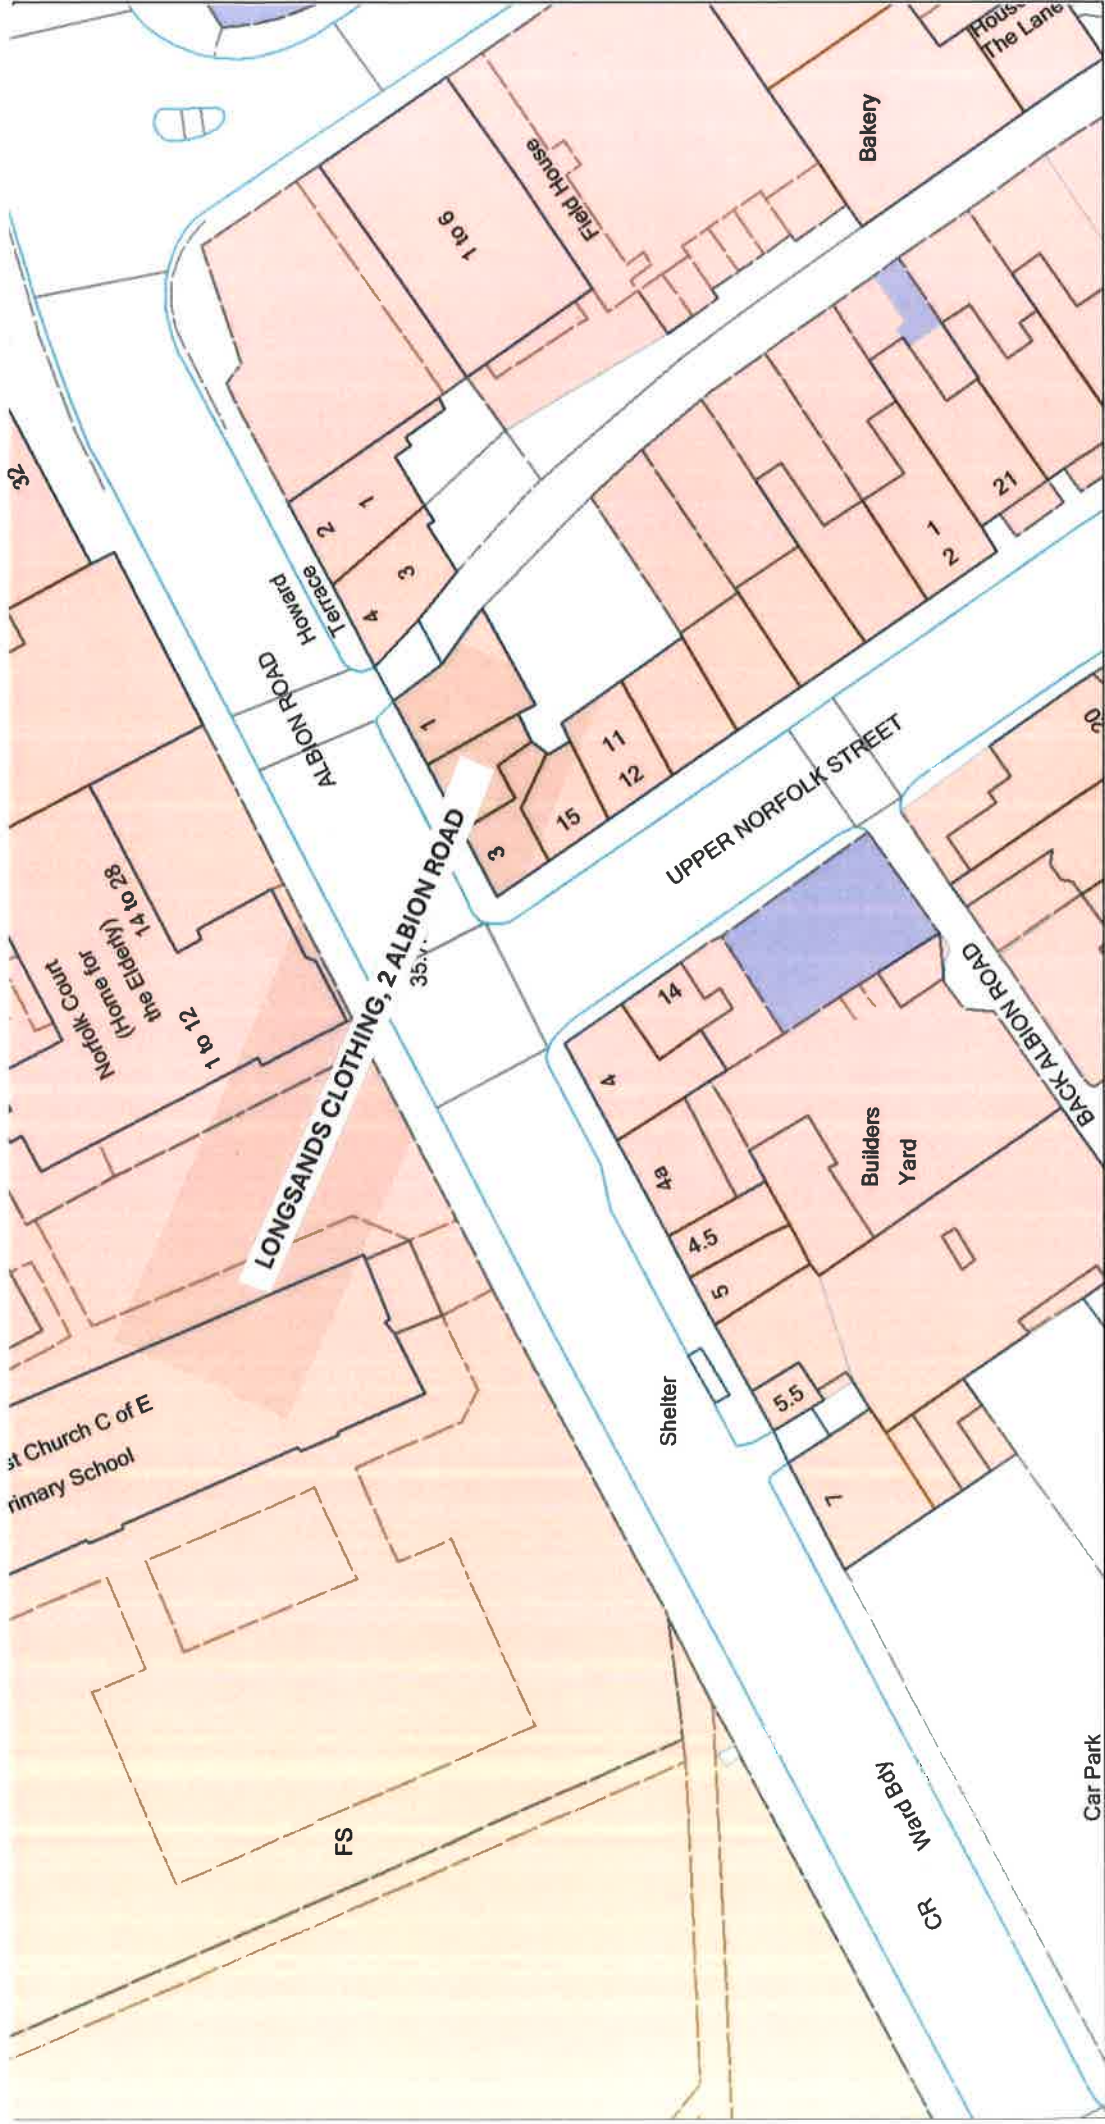

# LONGSANDS CLOTHING

2 ALBION ROAD

Car Park

Reproduced from the Ordnance Survey material with the permission of Ordnance Survey on behalf of the Controller of Her Majesty's Stationary Office © Crown Copyright 2012. Unauthorised reproduction infringes Crown Copyright and may lead to prosecution or civil proceedings.  
 North Tyneside Council © Crown Copyright and database right 2012.  
 Ordnance Survey Licence Number 0100016801