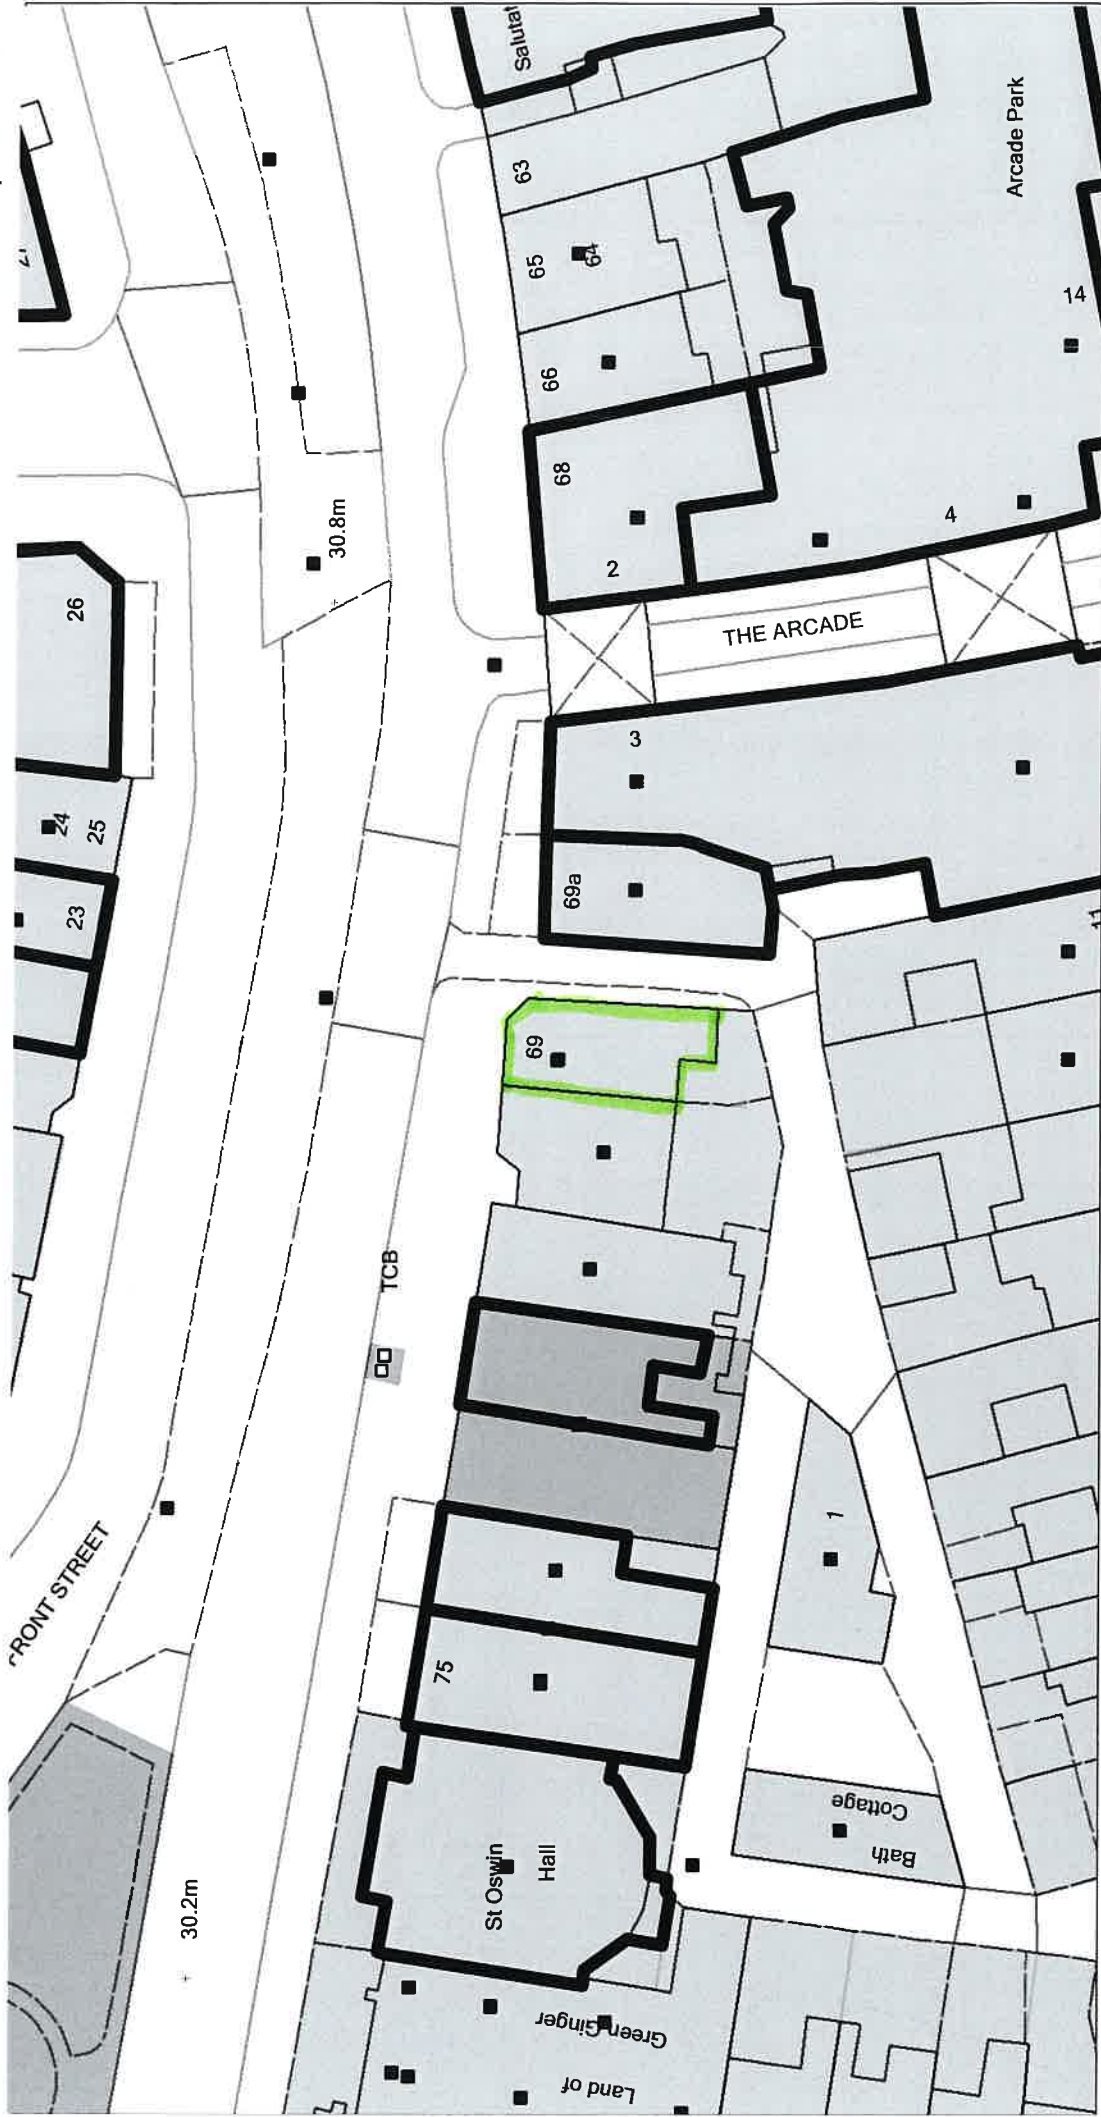

APPENDIX 3

Cullercoats Coffee

Not Set

North Tyneside Council

Reproduced from the Ordnance Survey material with the permission of Ordnance Survey on behalf of the Controller of Her Majesty's Stationery Office © Crown Copyright 2012. Unauthorised reproduction infringes Crown Copyright and may lead to prosecution or civil proceedings.
 North Tyneside Council © Crown Copyright and database right 2012.
 Ordnance Survey Licence Number 0100016801

Organisation	North Tyneside Council	Date	11 October 2022
Department	North Tyneside Council	SLA Number	100016801
Comments	Not Set	Scale :	1:488